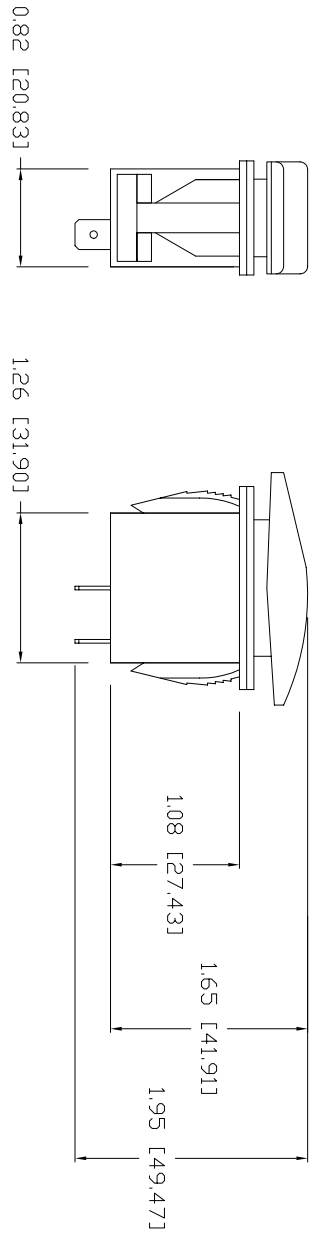

MOMENTARY SWITCH  
 Rated: 20 amps at 12V DC  
 Material: black plastic  
 0.83 [21.0] wide x 1.45 [36.83]  
 long hole in panel for mounting.

**Kahlenberg's**  
 KAHLENBERG BROS. CO. TWO RIVERS, WI. U.S.A.

OUTLINE DIMENSIONS  
 M-126 PUSH BUTTON SWITCH

DR.	DATE	CKD.	SCALE	DRWG. NO.	REV.
ZJN	09/08/05	EMK	N.T.S.	3-6377	